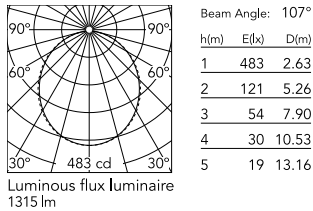

### Physical

Colour	White
Trim	No
Orientation	Fixed
Length (mm)	568
Net weight (kg)	3.16
IP internal	20
IP external	20

### Photometric Files

[LDT / IES](#) ZIP

### Technical Drawings

[2D](#) ZIP

[3D](#) ZIP

## Schematic light drawing