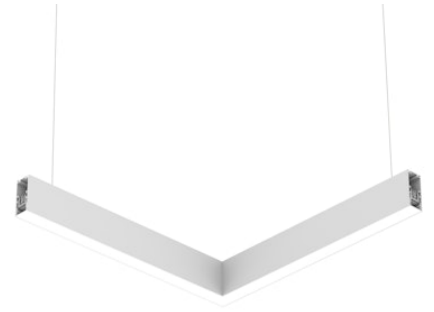

# FLOS

N35DFC3G30BDA White

## In-Finity 35 Suspension Down Flat Corner 3000K General Lighting Dali

Designed by FLOS Architectural, 2017

LED modular system for suspended installation, including LED luminaires, aluminum installation profile, and diffusers. Drivers included in lighting modules for 220-240V connection to mains or to other lighting modules. Suspension kit not included.