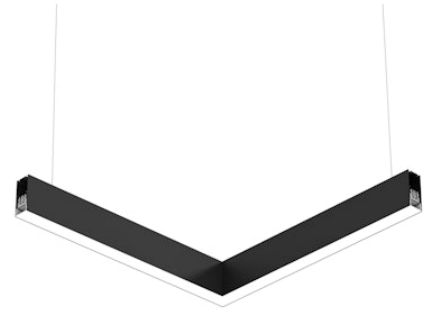

# FLOS

■ N35DFC3G14BDA Black

## In-Finity 35 Suspension Down Flat Corner 3000K General Lighting Dali

Designed by FLOS Architectural, 2017

LED modular system for suspended installation, including LED luminaires, aluminum installation profile, and diffusers. Drivers included in lighting modules for 220-240V connection to mains or to other lighting modules. Suspension kit not included.

### Main specifications

Mounting	Suspension
Environments	Indoor dry location
Light source type	LED
Light sources included	Yes
LED type	Top LED
Lamp category	LED
Number of lamps	1
Power (W)	22.5
Lumen Output (lm)	1315