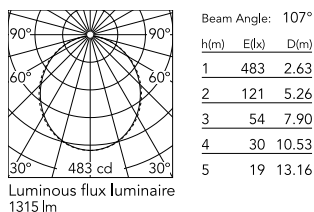

Schematic light drawing

Photometric

Lighting type	Direct
Light distribution	Symmetric
CCT (K)	3000
CRI>	80
Beam angle C0-180 (°)	110
Beam angle C90-270 (°)	110

Electrical

Insulation class	I
Frequency (Hz)	50/60
Main voltage (Vac)	220-240
Power supply	Integrated
Dimmable	Yes
Power supply type	Dimmable DALI 1
Emergency	No

Notes

Opal Diffuser: Diffuse, glare free and uniform lighting throughout the room. /
Emergency: Emergency Module available in all versions, length 1405 mm. In normal use, it uses the same power consumption as the standard In-Finity. In emergency use, it emits 10% of normal use during 3 hours. Endcaps: must be ordered separately. Consult Flos Architectural team for a configuration without end caps.