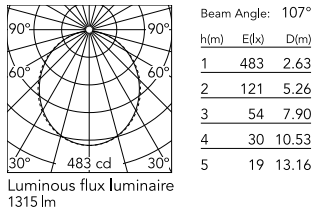

### Physical

Colour	Anodized Grey
Trim	No
Orientation	Fixed
Length (mm)	568
Net weight (kg)	3.16
IP internal	20
IP external	20

### Photometric Files

[LDT / IES](#) ZIP

### Technical Drawings

[2D](#) ZIP

[3D](#) ZIP

## Schematic light drawing