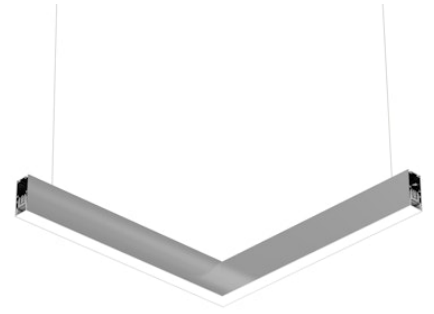

# FLOS

N35DFC3G02BDA Anodized Grey

## In-Finity 35 Suspension Down Flat Corner 3000K General Lighting Dali

Designed by FLOS Architectural, 2017

LED modular system for suspended installation, including LED luminaires, aluminum installation profile, and diffusers. Drivers included in lighting modules for 220-240V connection to mains or to other lighting modules. Suspension kit not included.

### Main specifications

Mounting	Suspension
Environments	Indoor dry location
Light source type	LED
Light sources included	Yes
LED type	Top LED
Lamp category	LED
Number of lamps	1
Power (W)	22.5
Lumen Output (lm)	1315

### Physical

Colour	Anodized Grey
Trim	No
Orientation	Fixed
Length (mm)	568
Net weight (kg)	3.16
IP internal	20
IP external	20