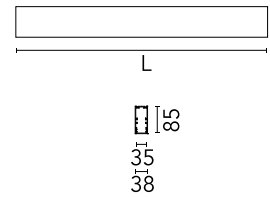

LED modular system for suspended installation, including LED luminaires, aluminum installation profile, and diffusers. Drivers included in lighting modules for 220-240V connection to mains or to other lighting modules. Suspension kit not included.

Are you a professional and your project needs consulting and support?

[BOOK AN APPOINTMENT](#)

Main specifications

Mounting	Suspension
Environments	Indoor dry location
Light source type	LED
Light sources included	Yes
LED type	Top LED
Lamp category	LED
Number of lamps	1
Power (W)	28
Lumen Output (lm)	1384

Physical

Colour	White
Trim	No
Orientation	Fixed
Length (mm)	1405
Net weight (kg)	3.19
IP internal	20
IP external	20

Download

[Mounting instructions](#)

[ZIP](#)