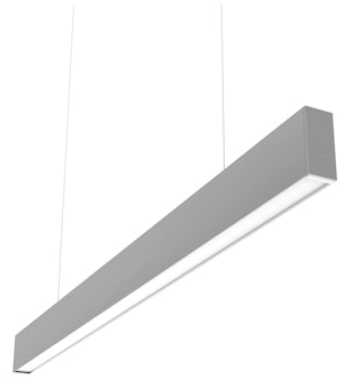

FLOS

N35DEM4U02BDA Anodized Grey

In-Finity 35 Suspension Down Emergency 4000K Micro-Prismatic Diffuser Dali

Designed by FLOS Architectural, 2018

LED modular system for suspended installation, including LED luminaires, aluminum installation profile, and diffusers. Drivers included in lighting modules for 220-240V connection to mains or to other lighting modules. Suspension kit not included.

Are you a professional and your project needs consulting and support?

[BOOK AN APPOINTMENT](#)

Main specifications

| | |
|------------------------|---------------------|
| Mounting | Suspension |
| Environments | Indoor dry location |
| Light source type | LED |
| Light sources included | Yes |
| LED type | Top LED |
| Lamp category | LED |
| Number of lamps | 1 |
| Power (W) | 28 |
| Lumen Output (lm) | 1384 |

Notes

Micro-Prismatic Diffuser: Highly efficient multilayer diffuser that, thanks to its unique micro-prismatic texture, provides a glare free UGR<19 light beam. / Emergency: Emergency Module available in all versions, length 1405 mm. In normal use, it uses the same power consumption as the standard In-Finity. In emergency use, it emits 10% of normal use during 3 hours. Endcaps: must be ordered separately. Consult Flos Architectural team for a configuration without end caps.