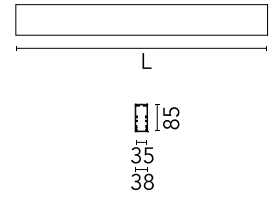

LED modular system for suspended installation, including LED luminaires, aluminum installation profile, and diffusers. Drivers included in lighting modules for 220-240V connection to mains or to other lighting modules. Suspension kit not included.

Are you a professional and your project needs consulting and support?

[BOOK AN APPOINTMENT](#)

Main specifications

Mounting	Suspension
Environments	Indoor dry location
Light source type	LED
Light sources included	Yes
LED type	Top LED
Lamp category	LED
Number of lamps	1
Power (W)	28
Lumen Output (lm)	1384

Physical

Colour	Anodized Grey
Trim	No
Orientation	Fixed
Length (mm)	1405
Net weight (kg)	3.19
IP internal	20
IP external	20

Download

[Mounting instructions](#)

[ZIP](#)