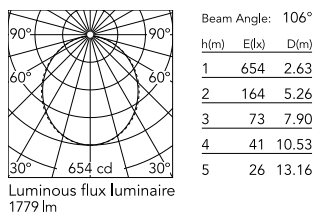

Physical

Colour	Black
Trim	No
Orientation	Fixed
Length (mm)	1405
Net weight (kg)	3.19
IP internal	20
IP external	20

Download

[Mounting instructions](#)

Schematic light drawing

Photometric

Lighting type	Direct
Light distribution	Symmetric
CCT (K)	4000
CRI>	80
Beam angle C0-180 (°)	110
Beam angle C90-270 (°)	110