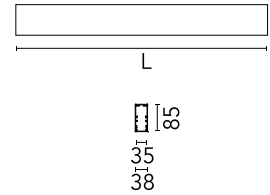

LED modular system for suspended installation, including LED luminaires, aluminum installation profile, and diffusers. Drivers included in lighting modules for 220-240V connection to mains or to other lighting modules. Suspension kit not included.

Are you a professional and your project needs consulting and support?

[BOOK AN APPOINTMENT](#)

Main specifications

Mounting	Suspension
Environments	Indoor dry location
Light source type	LED
Light sources included	Yes
LED type	Top LED
Lamp category	LED
Number of lamps	1
Power (W)	28
Lumen Output (lm)	1779

Physical

Colour	Black
Trim	No
Orientation	Fixed
Length (mm)	1405
Net weight (kg)	3.19
IP internal	20
IP external	20

Download

[Mounting instructions](#)

[ZIP](#)