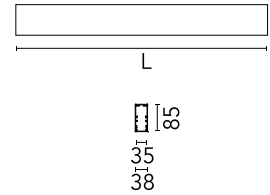

LED modular system for suspended installation, including LED luminaires, aluminum installation profile, and diffusers. Drivers included in lighting modules for 220-240V connection to mains or to other lighting modules. Suspension kit not included.

Are you a professional and your project needs consulting and support?

[BOOK AN APPOINTMENT](#)

Main specifications

Mounting	Suspension
Environments	Indoor dry location
Light source type	LED
Light sources included	Yes
LED type	Top LED
Lamp category	LED
Number of lamps	1
Power (W)	28
Lumen Output (lm)	1779

Physical

Colour	Anodized Grey
Trim	No
Orientation	Fixed
Length (mm)	1405
Net weight (kg)	3.19
IP internal	20
IP external	20

Download

[Mounting instructions](#)

[ZIP](#)