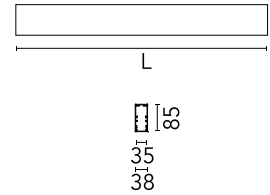

Are you a professional and your project needs consulting and support?

[BOOK AN APPOINTMENT](#)

Main specifications

Mounting	Suspension
Environments	Indoor dry location
Light source type	LED
Light sources included	Yes
LED type	Top LED
Lamp category	LED
Number of lamps	1
Power (W)	28
Lumen Output (lm)	1278

Physical

Colour	Anodized Grey
Trim	No
Orientation	Fixed
Length (mm)	1405
Net weight (kg)	3.19
IP internal	20
IP external	20

Download

[Mounting instructions](#)

[ZIP](#)