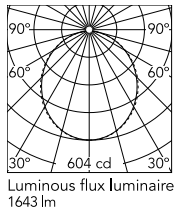

Physical

Colour	Black
Trim	No
Orientation	Fixed
Length (mm)	1405
Net weight (kg)	3.19
IP internal	20
IP external	20

Download

Mounting instructions [↓ ZIP](#)

Photometric Files

LDT / IES [↓ ZIP](#)

Technical Drawings

2D [↓ ZIP](#)

3D [↓ ZIP](#)

Schematic light drawing

Beam Angle: 106°

h(m)	E(lx)	D(m)
1	604	2.63
2	151	5.26
3	67	7.90
4	38	10.53
5	24	13.16

Photometric

Lighting type	Direct
Light distribution	Symmetric
CCT (K)	3000
CRI>	80
Beam angle C0-180 (°)	110
Beam angle C90-270 (°)	110