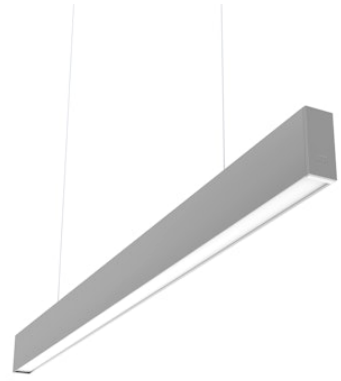

FLOS

N35DEM3G02B Anodized Grey

In-Finity 35 Suspension Down Emergency 3000K General Lighting

Designed by FLOS Architectural, 2018

LED modular system for suspended installation, including LED luminaires, aluminum installation profile, and diffusers. Drivers included in lighting modules for 220-240V connection to mains or to other lighting modules. Suspension kit not included.

Are you a professional and your project needs consulting and support?

[BOOK AN APPOINTMENT](#)

Main specifications

Mounting	Suspension
Environments	Indoor dry location
Light source type	LED
Light sources included	Yes
LED type	Top LED
Lamp category	LED
Number of lamps	1
Power (W)	28
Lumen Output (lm)	1643

Physical

Colour	Anodized Grey
Trim	No
Orientation	Fixed
Length (mm)	1405
Net weight (kg)	3.19
IP internal	20
IP external	20

Download

[Mounting instructions](#)

[ZIP](#)

Photometric

Lighting type	Direct
Light distribution	Symmetric
CCT (K)	3000
CRI>	80
Beam angle C0-180 (°)	110
Beam angle C90-270 (°)	110