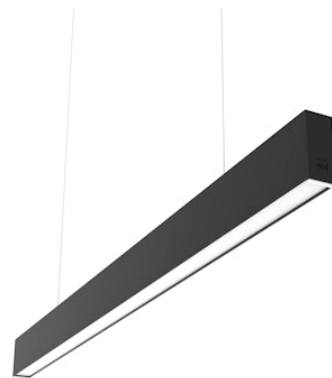

FLOS

■ N35DEM3G14BDA Black

In-Finity 35 Suspension Down Emergency 3000K General Lighting Dali

Designed by FLOS Architectural, 2018

LED modular system for suspended installation, including LED luminaires, aluminum installation profile, and diffusers. Drivers included in lighting modules for 220-240V connection to mains or to other lighting modules. Suspension kit not included.

Are you a professional and your project needs consulting and support?

[BOOK AN APPOINTMENT](#)

Main specifications

Mounting	Suspension
Environments	Indoor dry location
Light source type	LED
Light sources included	Yes
LED type	Top LED
Lamp category	LED
Number of lamps	1
Power (W)	28
Lumen Output (lm)	1643

Physical

Colour	Black
Trim	No
Orientation	Fixed
Length (mm)	1405
Net weight (kg)	3.19
IP internal	20
IP external	20

Download

[Mounting instructions](#)

Photometric

Lighting type	Direct
Light distribution	Symmetric
CCT (K)	3000
CRI>	80
Beam angle C0-180 (°)	110
Beam angle C90-270 (°)	110