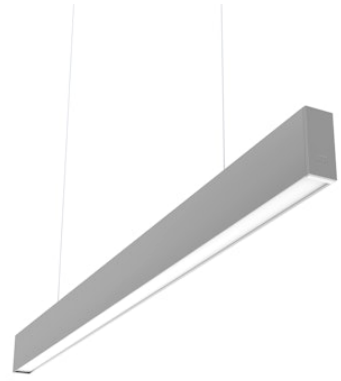

# FLOS

N35DEM3G02BDA Anodized Grey

## In-Finity 35 Suspension Down Emergency 3000K General Lighting Dali

Designed by FLOS Architectural, 2018

LED modular system for suspended installation, including LED luminaires, aluminum installation profile, and diffusers. Drivers included in lighting modules for 220-240V connection to mains or to other lighting modules. Suspension kit not included.

### Main specifications

Mounting	Suspension
Environments	Indoor dry location
Light source type	LED
Light sources included	Yes
LED type	Top LED
Lamp category	LED
Number of lamps	1
Power (W)	28
Lumen Output (lm)	1643