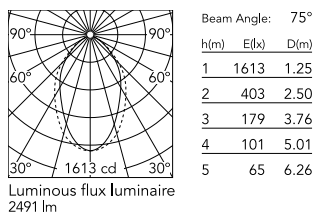

Physical

Colour	Black
Trim	No
Orientation	Fixed
Length (mm)	2530
Net weight (kg)	5.75
IP internal	20
IP external	20

Download

Mounting instructions [↓ ZIP](#)

Photometric Files

LDT / IES [↓ ZIP](#)

Technical Drawings

2D [↓ ZIP](#)

3D [↓ ZIP](#)

Schematic light drawing

Photometric

Lighting type	Direct
Light distribution	Asymmetric
CCT (K)	4000
CRI>	80
Beam angle C0-180 (°)	76
Beam angle C90-270 (°)	64

Electrical

Insulation class	I
Frequency (Hz)	50/60
Main voltage (Vac)	220-240
Power supply	Integrated
Dimmable	Yes
Power supply type	Dimmable DALI 1
Emergency	No