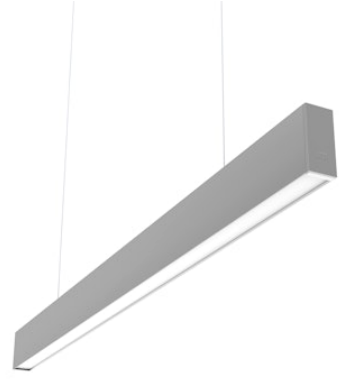

FLOS

N35D254U02BDA Anodized Grey

In-Finity 35 Suspension Down 4000K Micro-Prismatic Diffuser Dali

Designed by FLOS Architectural, 2017

LED modular system for suspended installation, including LED luminaires, aluminum installation profile, and diffusers. Drivers included in lighting modules for 220-240V connection to mains or to other lighting modules. Suspension kit not included.

Are you a professional and your project needs consulting and support?

[BOOK AN APPOINTMENT](#)

Main specifications

Mounting	Suspension
Environments	Indoor dry location
Light source type	LED
Light sources included	Yes
LED type	Top LED
Lamp category	LED
Number of lamps	1
Power (W)	50
Lumen Output (lm)	2491

Physical

Colour	Anodized Grey
Trim	No
Orientation	Fixed
Length (mm)	2530
Net weight (kg)	5.75
IP internal	20
IP external	20

Download

Mounting instructions [↓ ZIP](#)

Photometric Files

LDT / IES [↓ ZIP](#)

Technical Drawings