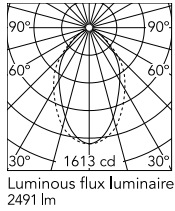

Physical

Colour	Anodized Grey
Trim	No
Orientation	Fixed
Length (mm)	2530
Net weight (kg)	5.75
IP internal	20
IP external	20

Download

Mounting instructions [↓ ZIP](#)

Photometric Files

LDT / IES [↓ ZIP](#)

Technical Drawings

2D [↓ ZIP](#)

3D [↓ ZIP](#)

Schematic light drawing

Beam Angle:	75°	
h(m)	E(lx)	D(m)
1	1613	1.25
2	403	2.50
3	179	3.76
4	101	5.01
5	65	6.26

Photometric

Lighting type	Direct
Light distribution	Asymmetric
CCT (K)	4000
CRI>	80
Beam angle C0-180 (°)	76
Beam angle C90-270 (°)	64