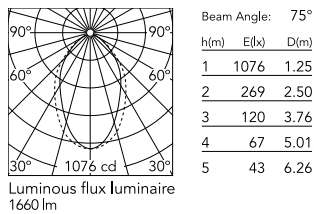

Physical

Colour	Anodized Grey
Trim	No
Orientation	Fixed
Length (mm)	1690
Net weight (kg)	3.84
IP internal	20
IP external	20

Download

Mounting instructions [↓ ZIP](#)

Photometric Files

LDT / IES [↓ ZIP](#)

Technical Drawings

2D [↓ ZIP](#)

3D [↓ ZIP](#)

Schematic light drawing

Photometric

Lighting type	Direct
Light distribution	Asymmetric
CCT (K)	4000
CRI>	80
Beam angle C0-180 (°)	76
Beam angle C90-270 (°)	64

Electrical

Insulation class	I
Frequency (Hz)	50/60
Main voltage (Vac)	220-240
Power supply	Integrated
Dimmable	Yes
Power supply type	Dimmable DALI 1
Emergency	No