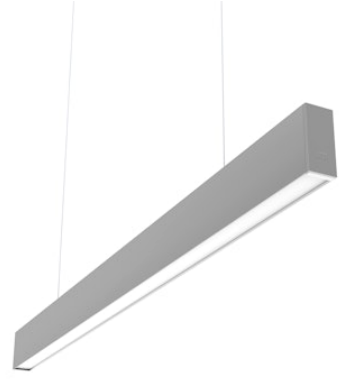

FLOS

N35D164U02BDA Anodized Grey

In-Finity 35 Suspension Down 4000K Micro-Prismatic Diffuser Dali

Designed by FLOS Architectural, 2017

LED modular system for suspended installation, including LED luminaires, aluminum installation profile, and diffusers. Drivers included in lighting modules for 220-240V connection to mains or to other lighting modules. Suspension kit not included.

Are you a professional and your project needs consulting and support?

[BOOK AN APPOINTMENT](#)

Main specifications

Mounting	Suspension
Environments	Indoor dry location
Light source type	LED
Light sources included	Yes
LED type	Top LED
Lamp category	LED
Number of lamps	1
Power (W)	35.5
Lumen Output (lm)	1660

Physical

Colour	Anodized Grey
Trim	No
Orientation	Fixed
Length (mm)	1690
Net weight (kg)	3.84
IP internal	20
IP external	20

Download

Mounting instructions [↓ ZIP](#)

Photometric Files

LDT / IES [↓ ZIP](#)

Technical Drawings

Notes

Micro-Prismatic Diffuser: Highly efficient multilayer diffuser that, thanks to its unique micro-prismatic texture, provides a glare free UGR<19 light beam. / Emergency: Emergency Module available in all versions, length 1405 mm. In normal use, it uses the same power consumption as the standard In-Finity. In emergency use, it emits 10% of normal use during 3 hours. Endcaps: must be ordered separately. Consult Flos Architectural team for a configuration without end caps.