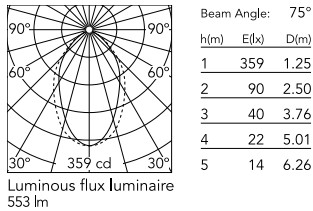

Physical

Colour	White
Trim	No
Orientation	Fixed
Length (mm)	565
Net weight (kg)	1.28
IP internal	20
IP external	20

Download

[Mounting instructions](#) ZIP

Photometric Files

[LDT / IES](#) ZIP

Technical Drawings

[2D](#) ZIP

[3D](#) ZIP

Schematic light drawing

Photometric

Lighting type	Direct
Light distribution	Asymmetric
CCT (K)	4000
CRI>	80
Beam angle C0-180 (°)	76
Beam angle C90-270 (°)	64

Electrical

Insulation class	I
Frequency (Hz)	50/60
Main voltage (Vac)	220-240
Power supply	Integrated
Dimmable	Yes
Power supply type	Dimmable DALI 1
Emergency	No