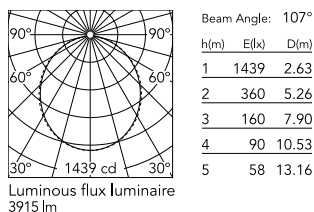

Schematic light drawing

Photometric

Lighting type	Direct
Light distribution	Symmetric
CCT (K)	4000
CRI>	80
Beam angle C0-180 (°)	110
Beam angle C90-270 (°)	110

Electrical

Insulation class	I
Frequency (Hz)	50/60
Main voltage (Vac)	220-240
Power supply	Integrated
Dimmable	No
Power supply type	Non Dimmable
Emergency	No

Notes

Opal Diffuser: Diffuse, glare free and uniform lighting throughout the room. /
Emergency: Emergency Module available in all versions, length 1405 mm. In normal use, it uses the same power consumption as the standard In-Finity. In emergency use, it emits 10% of normal use during 3 hours. Endcaps: must be ordered separately. Consult Flos Architectural team for a configuration without end caps.