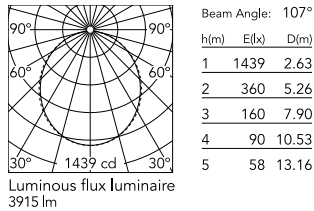

Physical

Colour	Black
Trim	No
Orientation	Fixed
Length (mm)	3095
Net weight (kg)	7.03
IP internal	20
IP external	20

Download

Mounting instructions [↓ ZIP](#)

Photometric Files

LDT / IES [↓ ZIP](#)

Technical Drawings

2D [↓ ZIP](#)

3D [↓ ZIP](#)

Schematic light drawing

Photometric

Lighting type	Direct
Light distribution	Symmetric
CCT (K)	4000
CRI>	80
Beam angle C0-180 (°)	110
Beam angle C90-270 (°)	110

Electrical

Insulation class	I
Frequency (Hz)	50/60
Main voltage (Vac)	220-240
Power supply	Integrated
Dimmable	No
Power supply type	Non Dimmable
Emergency	No