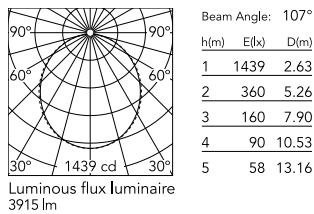

Schematic light drawing

Photometric

Lighting type	Direct
Light distribution	Symmetric
CCT (K)	4000
CRI>	80
Beam angle C0-180 (°)	110
Beam angle C90-270 (°)	110

Electrical

Insulation class	I
Frequency (Hz)	50/60
Main voltage (Vac)	220-240
Power supply	Integrated
Dimmable	No
Power supply type	Non Dimmable
Emergency	No

Notes

Opal Diffuser: Diffuse, glare free and uniform lighting throughout the room. /
Emergency: Emergency Module available in all versions, length 1405 mm. In normal use, it uses the same power consumption as the standard In-Finity. In emergency use, it emits 10% of normal use during 3 hours. Endcaps: must be ordered separately. Consult Flos Architectural team for a configuration without end caps.