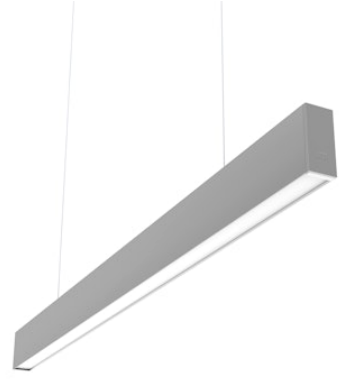

# FLOS

N35D304G02B Anodized Grey

## In-Finity 35 Suspension Down 4000K General Lighting

Designed by FLOS Architectural, 2017

LED modular system for suspended installation, including LED luminaires, aluminum installation profile, and diffusers. Drivers included in lighting modules for 220-240V connection to mains or to other lighting modules. Suspension kit not included.

### Main specifications

Mounting	Suspension
Environments	Indoor dry location
Light source type	LED
Light sources included	Yes
LED type	Top LED
Lamp category	LED
Number of lamps	1
Power (W)	63.5
Lumen Output (lm)	3915