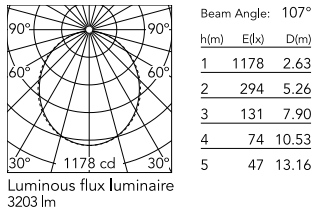

Physical

Colour	White
Trim	No
Orientation	Fixed
Length (mm)	2530
Net weight (kg)	5.75
IP internal	20
IP external	20

Download

Mounting instructions [↓ ZIP](#)

Photometric Files

LDT / IES [↓ ZIP](#)

Technical Drawings

2D [↓ ZIP](#)

3D [↓ ZIP](#)

Schematic light drawing

Photometric

Lighting type	Direct
Light distribution	Symmetric
CCT (K)	4000
CRI>	80
Beam angle C0-180 (°)	110
Beam angle C90-270 (°)	110

Electrical

Insulation class	I
Frequency (Hz)	50/60
Main voltage (Vac)	220-240
Power supply	Integrated
Dimmable	No
Power supply type	Non Dimmable
Emergency	No