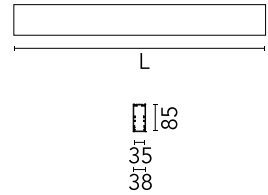

LED modular system for suspended installation, including LED luminaires, aluminum installation profile, and diffusers. Drivers included in lighting modules for 220-240V connection to mains or to other lighting modules. Suspension kit not included.