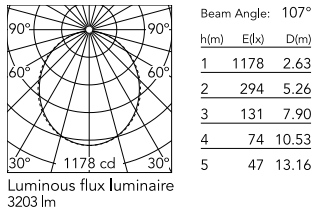

### Physical

Colour	Black
Trim	No
Orientation	Fixed
Length (mm)	2530
Net weight (kg)	5.75
IP internal	20
IP external	20

### Photometric Files

LDT / IES [↓ ZIP](#)

### Technical Drawings

2D [↓ ZIP](#)

3D [↓ ZIP](#)

## Schematic light drawing