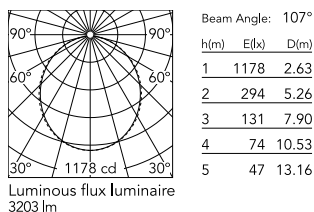

Physical

Colour	Anodized Grey
Trim	No
Orientation	Fixed
Length (mm)	2530
Net weight (kg)	5.75
IP internal	20
IP external	20

Download

Mounting instructions [↓ ZIP](#)

Photometric Files

LDT / IES [↓ ZIP](#)

Technical Drawings

2D [↓ ZIP](#)

3D [↓ ZIP](#)

Schematic light drawing

Photometric

Lighting type	Direct
Light distribution	Symmetric
CCT (K)	4000
CRI>	80
Beam angle C0-180 (°)	110
Beam angle C90-270 (°)	110

Electrical

Insulation class	I
Frequency (Hz)	50/60
Main voltage (Vac)	220-240
Power supply	Integrated
Dimmable	No
Power supply type	Non Dimmable
Emergency	No