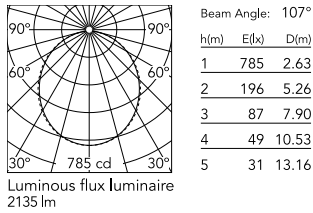

### Physical

Colour	White
Trim	No
Orientation	Fixed
Length (mm)	1690
Net weight (kg)	3.84
IP internal	20
IP external	20

### Photometric Files

LDT / IES [↓ ZIP](#)

### Technical Drawings

2D [↓ ZIP](#)

3D [↓ ZIP](#)

## Schematic light drawing