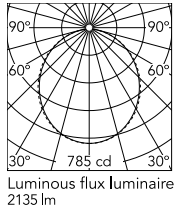

Physical

Colour	Black
Trim	No
Orientation	Fixed
Length (mm)	1690
Net weight (kg)	3.84
IP internal	20
IP external	20

Download

Mounting instructions [↓ ZIP](#)

Photometric Files

LDT / IES [↓ ZIP](#)

Technical Drawings

2D [↓ ZIP](#)

3D [↓ ZIP](#)

Schematic light drawing

Beam Angle: 107°

h(m)	E(lx)	D(m)
1	785	2.63
2	196	5.26
3	87	7.90
4	49	10.53
5	31	13.16

Photometric

Lighting type	Direct
Light distribution	Symmetric
CCT (K)	4000
CRI>	80
Beam angle C0-180 (°)	110
Beam angle C90-270 (°)	110