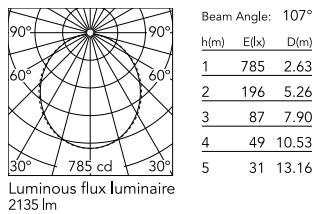

Schematic light drawing

Photometric

Lighting type	Direct
Light distribution	Symmetric
CCT (K)	4000
CRI>	80
Beam angle C0-180 (°)	110
Beam angle C90-270 (°)	110

Electrical

Insulation class	I
Frequency (Hz)	50/60
Main voltage (Vac)	220-240
Power supply	Integrated
Dimmable	No
Power supply type	Non Dimmable
Emergency	No

Notes

Opal Diffuser: Diffuse, glare free and uniform lighting throughout the room. /
Emergency: Emergency Module available in all versions, length 1405 mm. In normal use, it uses the same power consumption as the standard In-Finity. In emergency use, it emits 10% of normal use during 3 hours. Endcaps: must be ordered separately. Consult Flos Architectural team for a configuration without end caps.