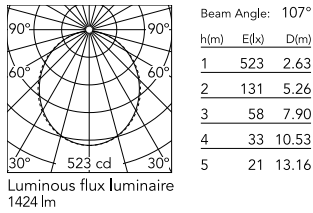

Physical

Colour	Black
Trim	No
Orientation	Fixed
Length (mm)	1125
Net weight (kg)	2.56
IP internal	20
IP external	20

Download

Mounting instructions [↓ ZIP](#)

Photometric Files

LDT / IES [↓ ZIP](#)

Technical Drawings

2D [↓ ZIP](#)

3D [↓ ZIP](#)

Schematic light drawing

Photometric

Lighting type	Direct
Light distribution	Symmetric
CCT (K)	4000
CRI>	80
Beam angle C0-180 (°)	110
Beam angle C90-270 (°)	110

Electrical

Insulation class	I
Frequency (Hz)	50/60
Main voltage (Vac)	220-240
Power supply	Integrated
Dimmable	No
Power supply type	Non Dimmable
Emergency	No