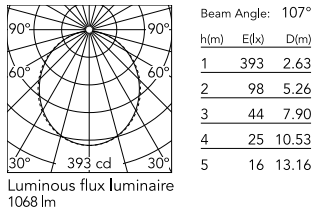

### Physical

Colour	White
Trim	No
Orientation	Fixed
Length (mm)	845
Net weight (kg)	1.92
IP internal	20
IP external	20

### Photometric Files

LDT / IES [↓ ZIP](#)

### Technical Drawings

2D [↓ ZIP](#)

3D [↓ ZIP](#)

## Schematic light drawing