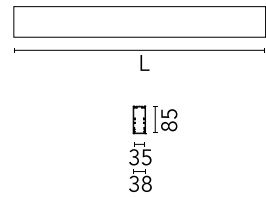

LED modular system for suspended installation, including LED luminaires, aluminum installation profile, and diffusers. Drivers included in lighting modules for 220-240V connection to mains or to other lighting modules. Suspension kit not included.