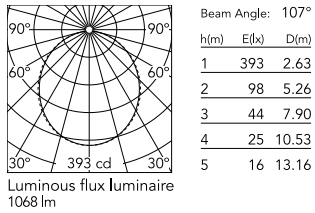

Physical

Colour	Black
Trim	No
Orientation	Fixed
Length (mm)	845
Net weight (kg)	1.92
IP internal	20
IP external	20

Download

Mounting instructions [↓ ZIP](#)

Photometric Files

LDT / IES [↓ ZIP](#)

Technical Drawings

2D [↓ ZIP](#)

3D [↓ ZIP](#)

Schematic light drawing

Photometric

Lighting type	Direct
Light distribution	Symmetric
CCT (K)	4000
CRI>	80
Beam angle C0-180 (°)	110
Beam angle C90-270 (°)	110

Electrical

Insulation class	I
Frequency (Hz)	50/60
Main voltage (Vac)	220-240
Power supply	Integrated
Dimmable	No
Power supply type	Non Dimmable
Emergency	No