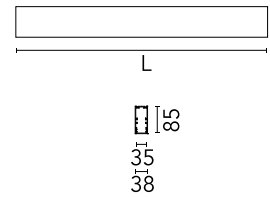

LED modular system for suspended installation, including LED luminaires, aluminum installation profile, and diffusers. Drivers included in lighting modules for 220-240V connection to mains or to other lighting modules. Suspension kit not included.