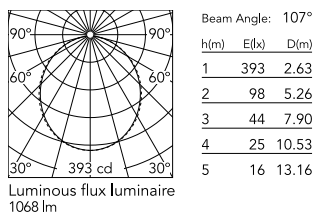

Physical

Colour	Anodized Grey
Trim	No
Orientation	Fixed
Length (mm)	845
Net weight (kg)	1.92
IP internal	20
IP external	20

Download

Mounting instructions [↓ ZIP](#)

Photometric Files

LDT / IES [↓ ZIP](#)

Technical Drawings

2D [↓ ZIP](#)

3D [↓ ZIP](#)

Schematic light drawing

Photometric

Lighting type	Direct
Light distribution	Symmetric
CCT (K)	4000
CRI>	80
Beam angle C0-180 (°)	110
Beam angle C90-270 (°)	110

Electrical

Insulation class	I
Frequency (Hz)	50/60
Main voltage (Vac)	220-240
Power supply	Integrated
Dimmable	No
Power supply type	Non Dimmable
Emergency	No