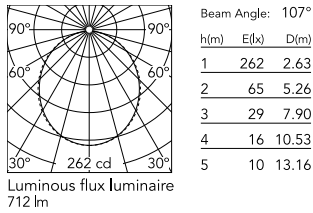

Physical

Colour	White
Trim	No
Orientation	Fixed
Length (mm)	565
Net weight (kg)	1.28
IP internal	20
IP external	20

Download

Mounting instructions [↓ ZIP](#)

Photometric Files

LDT / IES [↓ ZIP](#)

Technical Drawings

2D [↓ ZIP](#)

3D [↓ ZIP](#)

Schematic light drawing

Photometric

Lighting type	Direct
Light distribution	Symmetric
CCT (K)	4000
CRI>	80
Beam angle C0-180 (°)	110
Beam angle C90-270 (°)	110

Electrical

Insulation class	I
Frequency (Hz)	50/60
Main voltage (Vac)	220-240
Power supply	Integrated
Dimmable	No
Power supply type	Non Dimmable
Emergency	No