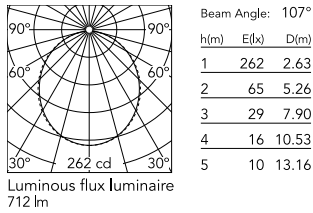

Physical

| | |
|-----------------|-------|
| Colour | Black |
| Trim | No |
| Orientation | Fixed |
| Length (mm) | 565 |
| Net weight (kg) | 1.28 |
| IP internal | 20 |
| IP external | 20 |

Download

Mounting instructions [↓ ZIP](#)

Photometric Files

LDT / IES [↓ ZIP](#)

Technical Drawings

2D [↓ ZIP](#)

3D [↓ ZIP](#)

Schematic light drawing

Photometric

| | |
|------------------------|-----------|
| Lighting type | Direct |
| Light distribution | Symmetric |
| CCT (K) | 4000 |
| CRI> | 80 |
| Beam angle C0-180 (°) | 110 |
| Beam angle C90-270 (°) | 110 |