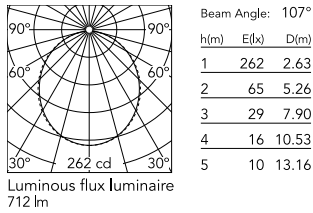

Physical

Colour	Anodized Grey
Trim	No
Orientation	Fixed
Length (mm)	565
Net weight (kg)	1.28
IP internal	20
IP external	20

Download

Mounting instructions [↓ ZIP](#)

Photometric Files

LDT / IES [↓ ZIP](#)

Technical Drawings

2D [↓ ZIP](#)

3D [↓ ZIP](#)

Schematic light drawing

Photometric

Lighting type	Direct
Light distribution	Symmetric
CCT (K)	4000
CRI>	80
Beam angle C0-180 (°)	110
Beam angle C90-270 (°)	110

Electrical

Insulation class	I
Frequency (Hz)	50/60
Main voltage (Vac)	220-240
Power supply	Integrated
Dimmable	No
Power supply type	Non Dimmable
Emergency	No