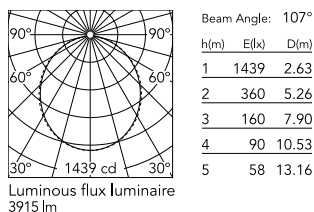

Physical

Colour	White
Trim	No
Orientation	Fixed
Length (mm)	3095
Net weight (kg)	7.03
IP internal	20
IP external	20

Download

Mounting instructions [↓ ZIP](#)

Photometric Files

LDT / IES [↓ ZIP](#)

Technical Drawings

2D [↓ ZIP](#)

3D [↓ ZIP](#)

Schematic light drawing

Photometric

Lighting type	Direct
Light distribution	Symmetric
CCT (K)	4000
CRI>	80
Beam angle C0-180 (°)	110
Beam angle C90-270 (°)	110

Electrical

Insulation class	I
Frequency (Hz)	50/60
Main voltage (Vac)	220-240
Power supply	Integrated
Dimmable	Yes
Power supply type	Dimmable DALI 1
Emergency	No