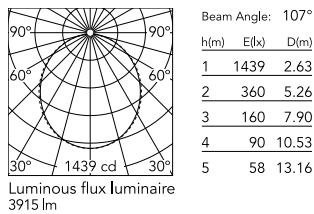

Physical

Colour	Black
Trim	No
Orientation	Fixed
Length (mm)	3095
Net weight (kg)	7.03
IP internal	20
IP external	20

Download

Mounting instructions [↓ ZIP](#)

Photometric Files

LDT / IES [↓ ZIP](#)

Technical Drawings

2D [↓ ZIP](#)

3D [↓ ZIP](#)

Schematic light drawing

Photometric

Lighting type	Direct
Light distribution	Symmetric
CCT (K)	4000
CRI>	80
Beam angle C0-180 (°)	110
Beam angle C90-270 (°)	110

Electrical

Insulation class	I
Frequency (Hz)	50/60
Main voltage (Vac)	220-240
Power supply	Integrated
Dimmable	Yes
Power supply type	Dimmable DALI 1
Emergency	No