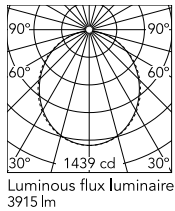

Physical

Colour	Anodized Grey
Trim	No
Orientation	Fixed
Length (mm)	3095
Net weight (kg)	7.03
IP internal	20
IP external	20

Download

Mounting instructions [↓ ZIP](#)

Photometric Files

LDT / IES [↓ ZIP](#)

Technical Drawings

2D [↓ ZIP](#)

3D [↓ ZIP](#)

Schematic light drawing

Beam Angle: 107°

h(m)	E(lx)	D(m)
1	1439	2.63
2	360	5.26
3	160	7.90
4	90	10.53
5	58	13.16

Photometric

Lighting type	Direct
Light distribution	Symmetric
CCT (K)	4000
CRI>	80
Beam angle C0-180 (°)	110
Beam angle C90-270 (°)	110