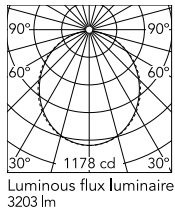

Physical

Colour	White
Trim	No
Orientation	Fixed
Length (mm)	2530
Net weight (kg)	5.75
IP internal	20
IP external	20

Download

Mounting instructions [↓ ZIP](#)

Photometric Files

LDT / IES [↓ ZIP](#)

Technical Drawings

2D [↓ ZIP](#)

3D [↓ ZIP](#)

Schematic light drawing

Beam Angle: 107°

h(m)	E(lx)	D(m)
1	1178	2.63
2	294	5.26
3	131	7.90
4	74	10.53
5	47	13.16

Photometric

Lighting type	Direct
Light distribution	Symmetric
CCT (K)	4000
CRI>	80
Beam angle C0-180 (°)	110
Beam angle C90-270 (°)	110