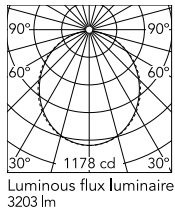

Physical

Colour	Black
Trim	No
Orientation	Fixed
Length (mm)	2530
Net weight (kg)	5.75
IP internal	20
IP external	20

Download

Mounting instructions [↓ ZIP](#)

Photometric Files

LDT / IES [↓ ZIP](#)

Technical Drawings

2D [↓ ZIP](#)

3D [↓ ZIP](#)

Schematic light drawing

Beam Angle: 107°

h(m)	E(lx)	D(m)
1	1178	2.63
2	294	5.26
3	131	7.90
4	74	10.53
5	47	13.16

Photometric

Lighting type	Direct
Light distribution	Symmetric
CCT (K)	4000
CRI>	80
Beam angle C0-180 (°)	110
Beam angle C90-270 (°)	110