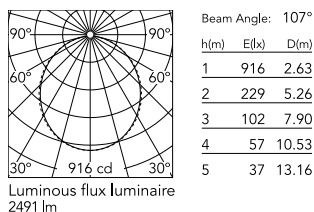

Schematic light drawing

Photometric

Lighting type	Direct
Light distribution	Symmetric
CCT (K)	4000
CRI>	80
Beam angle C0-180 (°)	110
Beam angle C90-270 (°)	110

Electrical

Insulation class	I
Frequency (Hz)	50/60
Main voltage (Vac)	220-240
Power supply	Integrated
Dimmable	Yes
Power supply type	Dimmable DALI 1
Emergency	No

Notes

Opal Diffuser: Diffuse, glare free and uniform lighting throughout the room. /
Emergency: Emergency Module available in all versions, length 1405 mm. In normal use, it uses the same power consumption as the standard In-Finity. In emergency use, it emits 10% of normal use during 3 hours. Endcaps: must be ordered separately. Consult Flos Architectural team for a configuration without end caps.