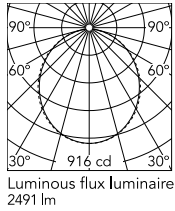

Physical

Colour	Black
Trim	No
Orientation	Fixed
Length (mm)	1970
Net weight (kg)	4.48
IP internal	20
IP external	20

Download

Mounting instructions [↓ ZIP](#)

Photometric Files

LDT / IES [↓ ZIP](#)

Technical Drawings

2D [↓ ZIP](#)

3D [↓ ZIP](#)

Schematic light drawing

Beam Angle: 107°

h(m)	E(lx)	D(m)
1	916	2.63
2	229	5.26
3	102	7.90
4	57	10.53
5	37	13.16

Photometric

Lighting type	Direct
Light distribution	Symmetric
CCT (K)	4000
CRI>	80
Beam angle C0-180 (°)	110
Beam angle C90-270 (°)	110