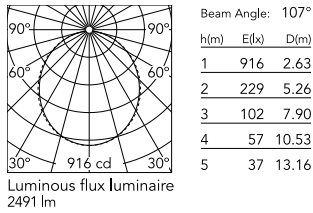

Physical

Colour	Anodized Grey
Trim	No
Orientation	Fixed
Length (mm)	1970
Net weight (kg)	4.48
IP internal	20
IP external	20

Download

[Mounting instructions](#) ZIP

Photometric Files

[LDT / IES](#) ZIP

Technical Drawings

[2D](#) ZIP

[3D](#) ZIP

Schematic light drawing

Photometric

Lighting type	Direct
Light distribution	Symmetric
CCT (K)	4000
CRI>	80
Beam angle C0-180 (°)	110
Beam angle C90-270 (°)	110

Electrical

Insulation class	I
Frequency (Hz)	50/60
Main voltage (Vac)	220-240
Power supply	Integrated
Dimmable	Yes
Power supply type	Dimmable DALI 1
Emergency	No