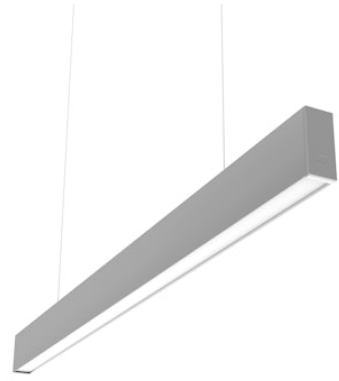

FLOS

N35D194G02BDA Anodized Grey

In-Finity 35 Suspension Down 4000K General Lighting Dali

Designed by FLOS Architectural, 2017

LED modular system for suspended installation, including LED luminaires, aluminum installation profile, and diffusers. Drivers included in lighting modules for 220-240V connection to mains or to other lighting modules. Suspension kit not included.

Are you a professional and your project needs consulting and support?

[BOOK AN APPOINTMENT](#)

Main specifications

Mounting	Suspension
Environments	Indoor dry location
Light source type	LED
Light sources included	Yes
LED type	Top LED
Lamp category	LED
Number of lamps	1
Power (W)	41
Lumen Output (lm)	2491

Physical

Colour	Anodized Grey
Trim	No
Orientation	Fixed
Length (mm)	1970
Net weight (kg)	4.48
IP internal	20
IP external	20

Download

[Mounting instructions](#) ZIP

Photometric Files

[LDT / IES](#) ZIP

Technical Drawings

Notes

Opal Diffuser: Diffuse, glare free and uniform lighting throughout the room. /
Emergency: Emergency Module available in all versions, length 1405 mm. In normal use, it uses the same power consumption as the standard In-Finity. In emergency use, it emits 10% of normal use during 3 hours. Endcaps: must be ordered separately. Consult Flos Architectural team for a configuration without end caps.