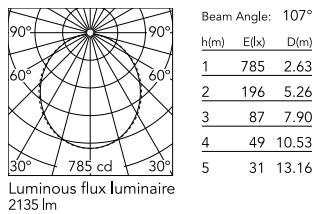

Schematic light drawing

Photometric

Lighting type	Direct
Light distribution	Symmetric
CCT (K)	4000
CRI>	80
Beam angle C0-180 (°)	110
Beam angle C90-270 (°)	110

Electrical

Insulation class	I
Frequency (Hz)	50/60
Main voltage (Vac)	220-240
Power supply	Integrated
Dimmable	Yes
Power supply type	Dimmable DALI 1
Emergency	No

Notes

Opal Diffuser: Diffuse, glare free and uniform lighting throughout the room. /
Emergency: Emergency Module available in all versions, length 1405 mm. In normal use, it uses the same power consumption as the standard In-Finity. In emergency use, it emits 10% of normal use during 3 hours. Endcaps: must be ordered separately. Consult Flos Architectural team for a configuration without end caps.