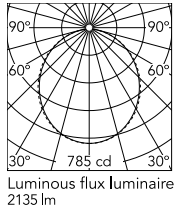

### Physical

Colour	Black
Trim	No
Orientation	Fixed
Length (mm)	1690
Net weight (kg)	3.84
IP internal	20
IP external	20

### Technical Drawings

2D [↓ ZIP](#)

3D [↓ ZIP](#)

## Schematic light drawing

Beam Angle: 107°

h(m)	E(lx)	D(m)
1	785	2.63
2	196	5.26
3	87	7.90
4	49	10.53
5	31	13.16