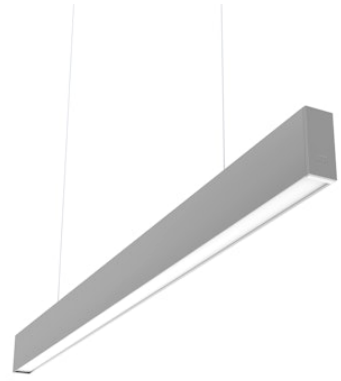

# FLOS

N35D164G02BDA Anodized Grey

## In-Finity 35 Suspension Down 4000K General Lighting Dali

Designed by FLOS Architectural, 2017

LED modular system for suspended installation, including LED luminaires, aluminum installation profile, and diffusers. Drivers included in lighting modules for 220-240V connection to mains or to other lighting modules. Suspension kit not included.

### Main specifications

Mounting	Suspension
Environments	Indoor dry location
Light source type	LED
Light sources included	Yes
LED type	Top LED
Lamp category	LED
Number of lamps	1
Power (W)	35.5
Lumen Output (lm)	2135