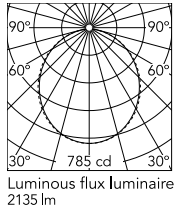

### Physical

Colour	Anodized Grey
Trim	No
Orientation	Fixed
Length (mm)	1690
Net weight (kg)	3.84
IP internal	20
IP external	20

### Technical Drawings

2D [↓ ZIP](#)

3D [↓ ZIP](#)

## Schematic light drawing

Beam Angle: 107°

h(m)	E(lx)	D(m)
1	785	2.63
2	196	5.26
3	87	7.90
4	49	10.53
5	31	13.16