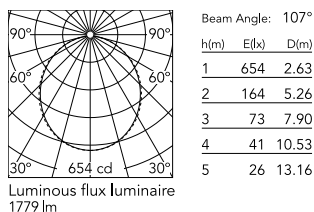

Physical

Colour	White
Trim	No
Orientation	Fixed
Length (mm)	1405
Net weight (kg)	3.19
IP internal	20
IP external	20

Download

Mounting instructions [↓ ZIP](#)

Photometric Files

LDT / IES [↓ ZIP](#)

Technical Drawings

2D [↓ ZIP](#)

3D [↓ ZIP](#)

Schematic light drawing

Photometric

Lighting type	Direct
Light distribution	Symmetric
CCT (K)	4000
CRI>	80
Beam angle C0-180 (°)	110
Beam angle C90-270 (°)	110

Electrical

Insulation class	I
Frequency (Hz)	50/60
Main voltage (Vac)	220-240
Power supply	Integrated
Dimmable	Yes
Power supply type	Dimmable DALI 1
Emergency	No