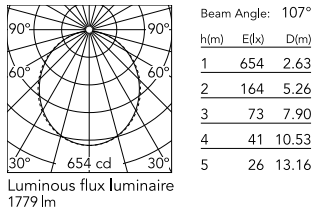

Physical

Colour	Black
Trim	No
Orientation	Fixed
Length (mm)	1405
Net weight (kg)	3.19
IP internal	20
IP external	20

Download

Mounting instructions [↓ ZIP](#)

Photometric Files

LDT / IES [↓ ZIP](#)

Technical Drawings

2D [↓ ZIP](#)

3D [↓ ZIP](#)

Schematic light drawing

Photometric

Lighting type	Direct
Light distribution	Symmetric
CCT (K)	4000
CRI>	80
Beam angle C0-180 (°)	110
Beam angle C90-270 (°)	110

Electrical

Insulation class	I
Frequency (Hz)	50/60
Main voltage (Vac)	220-240
Power supply	Integrated
Dimmable	Yes
Power supply type	Dimmable DALI 1
Emergency	No