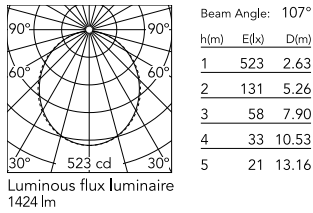

Physical

Colour	White
Trim	No
Orientation	Fixed
Length (mm)	1125
Net weight (kg)	2.56
IP internal	20
IP external	20

Download

Mounting instructions [↓ ZIP](#)

Photometric Files

LDT / IES [↓ ZIP](#)

Technical Drawings

2D [↓ ZIP](#)

3D [↓ ZIP](#)

Schematic light drawing

Photometric

Lighting type	Direct
Light distribution	Symmetric
CCT (K)	4000
CRI>	80
Beam angle C0-180 (°)	110
Beam angle C90-270 (°)	110

Electrical

Insulation class	I
Frequency (Hz)	50/60
Main voltage (Vac)	220-240
Power supply	Integrated
Dimmable	Yes
Power supply type	Dimmable DALI 1
Emergency	No