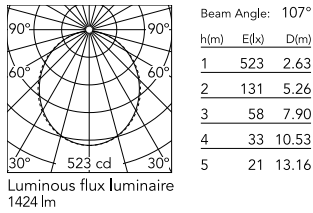

Physical

Colour	Black
Trim	No
Orientation	Fixed
Length (mm)	1125
Net weight (kg)	2.56
IP internal	20
IP external	20

Download

Mounting instructions [↓ ZIP](#)

Photometric Files

LDT / IES [↓ ZIP](#)

Technical Drawings

2D [↓ ZIP](#)

3D [↓ ZIP](#)

Schematic light drawing

Photometric

Lighting type	Direct
Light distribution	Symmetric
CCT (K)	4000
CRI>	80
Beam angle C0-180 (°)	110
Beam angle C90-270 (°)	110

Electrical

Insulation class	I
Frequency (Hz)	50/60
Main voltage (Vac)	220-240
Power supply	Integrated
Dimmable	Yes
Power supply type	Dimmable DALI 1
Emergency	No