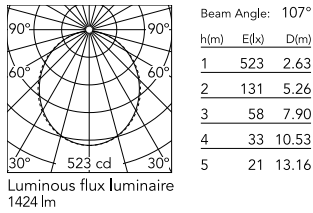

Physical

| | |
|-----------------|---------------|
| Colour | Anodized Grey |
| Trim | No |
| Orientation | Fixed |
| Length (mm) | 1125 |
| Net weight (kg) | 2.56 |
| IP internal | 20 |
| IP external | 20 |

Download

Mounting instructions [↓ ZIP](#)

Photometric Files

LDT / IES [↓ ZIP](#)

Technical Drawings

2D [↓ ZIP](#)

3D [↓ ZIP](#)

Schematic light drawing

Photometric

| | |
|------------------------|-----------|
| Lighting type | Direct |
| Light distribution | Symmetric |
| CCT (K) | 4000 |
| CRI> | 80 |
| Beam angle C0-180 (°) | 110 |
| Beam angle C90-270 (°) | 110 |