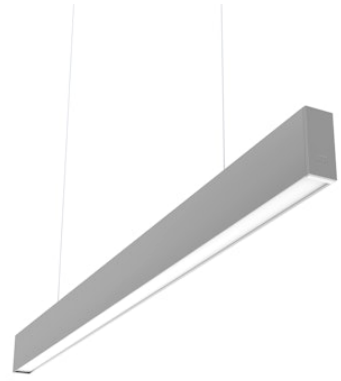

FLOS

N35D114G02BDA Anodized Grey

In-Finity 35 Suspension Down 4000K General Lighting Dali

Designed by FLOS Architectural, 2017

LED modular system for suspended installation, including LED luminaires, aluminum installation profile, and diffusers. Drivers included in lighting modules for 220-240V connection to mains or to other lighting modules. Suspension kit not included.