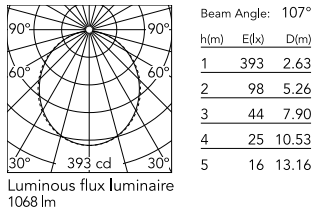

Physical

Colour	White
Trim	No
Orientation	Fixed
Length (mm)	845
Net weight (kg)	1.92
IP internal	20
IP external	20

Download

Mounting instructions [↓ ZIP](#)

Photometric Files

LDT / IES [↓ ZIP](#)

Technical Drawings

2D [↓ ZIP](#)

3D [↓ ZIP](#)

Schematic light drawing

Photometric

Lighting type	Direct
Light distribution	Symmetric
CCT (K)	4000
CRI>	80
Beam angle C0-180 (°)	110
Beam angle C90-270 (°)	110

Electrical

Insulation class	I
Frequency (Hz)	50/60
Main voltage (Vac)	220-240
Power supply	Integrated
Dimmable	Yes
Power supply type	Dimmable DALI 1
Emergency	No